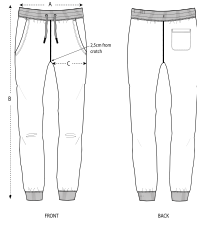

Combo options

WHITES

COLORS

ESSENTIAL
HEATHERS

Shell : Felpa garzata , 85% cotone biologico filato e pettinato , 15% poliestere riciclato , Fabric washed , Scamosciato leggero , 300 GSM

Printing Specifications

SIZES		XXS	XS	S	M	L	XL	XXL	3XL
A	Waist	33.5	34	37	40	43	46	49	50
B	Leg Length	98	100	102	104	106	108	110	110
C	Thigh	28	28	29.2	30	31	32.5	34	35

PACKING

SIZES		XXS	XS	S	M	L	XL	XXL	3XL
	PCS/BAG	5	5	5	5	5	5	5	5
	PCS/BOX	10	20	20	20	20	20	20	10